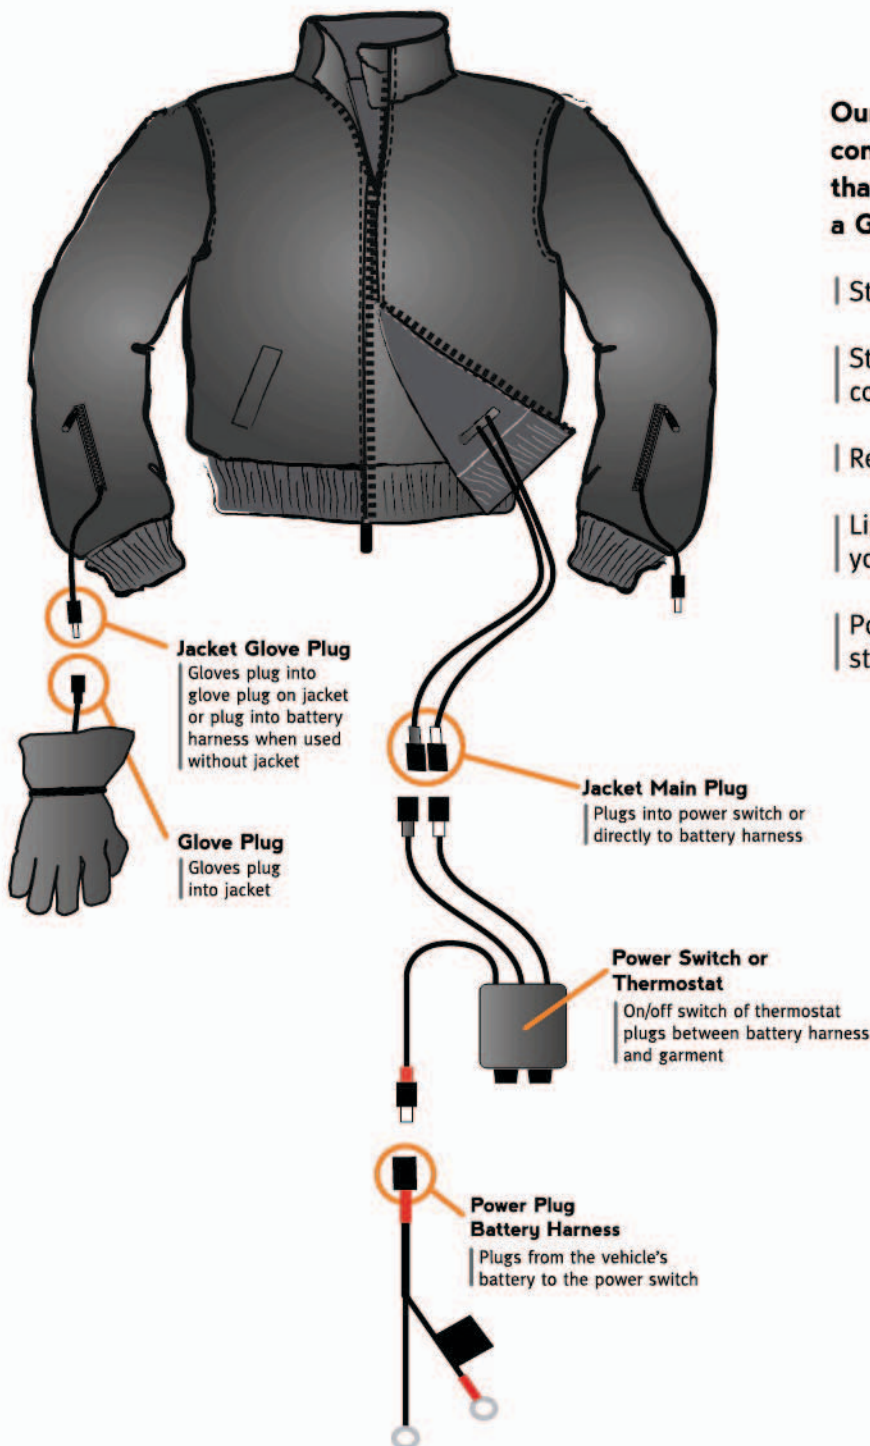

Harley-Davidson® MotorClothes®

WOMEN'S ALL-NEW HEATED GEAR

Designed with the Nanowire™ System

Our Women's Heated Gear offers a completely re-engineered heating system that integrates Nanowire™ technology and a GHC High Density Heat® System.

- | Styled specifically to fit women riders
- | Strategically placed for uniform heat coverage where you need it most
- | Requires less amperage than ever before
- | Lighter wires and wire channels keep you comfortable
- | Power plugs and wire casings designed to stay pliable in below-freezing temperatures

H-D Duel Control Thermostat or Portable Thermostat allows you to regulate the heat output. Thermostats replace the power switch.